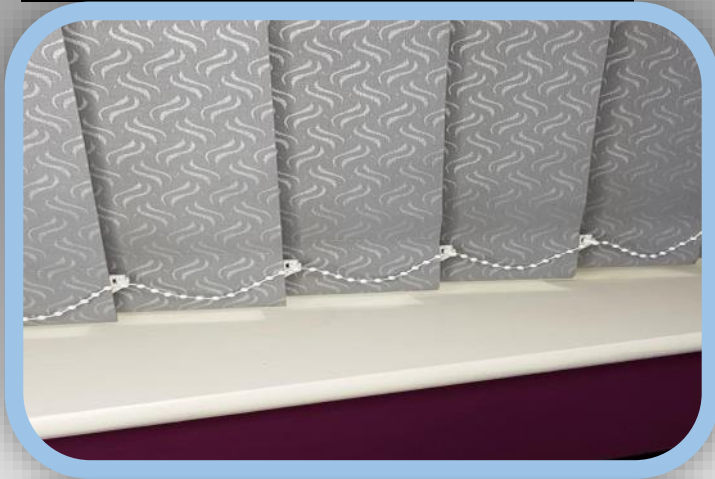

127 MM VERTICAL BLINDS